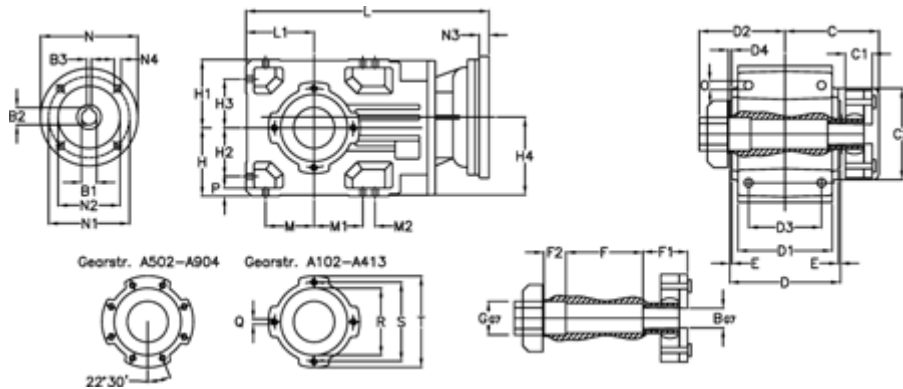

Article number: 29600100726225
 Description: Bevel helical gearbox
 A102QF30-7,2-P71B5

Measures

B = 30	D1 = 95	F2 = 36	L = 282.5	N3 = -
B1 = 14	D2 = 90	G = 32	L1 = 70	N4 = M8x16
B2 = 16.3	D3 = 75	GA = 14,5 NM	M = 50.0	O = 9.5
B3 = 5	d4 = 4.5	H = 70	M1 = 50.0	P = 9
C = 101.5	Description = A102QF-xx-P71 B5	H1 = 70	M2 = -	Q = M8x12
C1 = 29	E = 3.0	H2 = 50.0	N = 160	R = 80
C2 = 83.0	F = 77.5	H3 = 50.0	N1 = 130	S = 100
D = 117	F1 = 36.0	H4 = 83.0	N2 = 110	T = 120